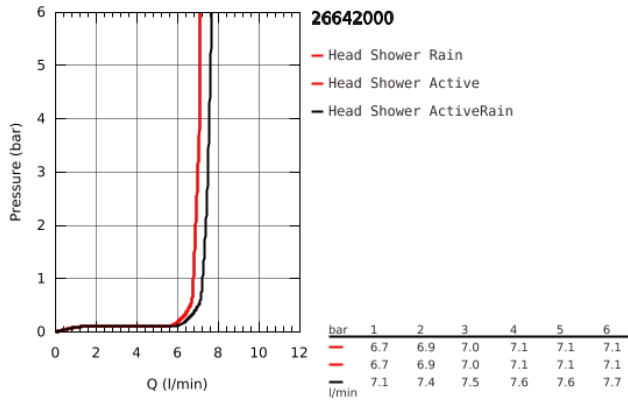

26 642 000 RAINSHOWER SMARTCONNECT 310 CUBE HEAD SHOWER SET 422 MM, 2 SPRAYS

PRODUCT DESCRIPTION

- Colour: chrome
- consisting of:
 - head shower Rainshower SmartConnect 310 Cube (26 643)
 - spray plate chrome
 - 2 spray patterns:
 - GROHE PureRain, ActiveRain
 - default spray type programmable
 - horizontal 422 mm shower arm (26 146)
 - with square escutcheon
 - with wireless remote control to change or combine spray patterns
 - screw or glue holder to wall
 - battery powered
 - including 3 x AAA batteries and 1 x CR 2032 button cell
 - LED indicator for pairing and battery change
 - water resistant remote control rated IP57
 - GROHE Water Saving 9.5 l/min flow limiter
 - GROHE DreamSpray perfect spray pattern
 - GROHE Long-Life finish
 - SpeedClean anti-lime system
 - Inner WaterGuide for a longer life
 - suitable for instantaneous heater
 - min. recommended pressure 1.5 bar

26 642 000 RAINSHOWER SMARTCONNECT 310 CUBE HEAD SHOWER SET 422 MM, 2 SPRAYS

26 642 000 **RAINSHOWER SMARTCONNECT 310 CUBE HEAD SHOWER SET 422 MM, 2
SPRAYS**

SPARE PARTS, August 2018 – spareParts.validDate.now