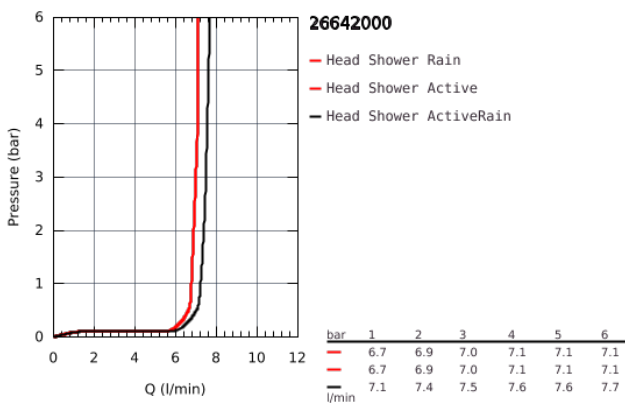

26 642 000 RAINSHOWER SMARTCONNECT 310 CUBE HEAD SHOWER SET 422 MM, 2 SPRAYS

PRODUCT DESCRIPTION

- Colour: chrome
- consisting of:
 - head shower Rainshower SmartConnect 310 Cube (26 643)
 - spray plate chrome
 - 2 spray patterns:
 - GROHE PureRain, ActiveRain
 - default spray type programmable
 - horizontal 422 mm shower arm (26 146)
 - with square escutcheon
 - with wireless remote control to change or combine spray patterns
 - screw or glue holder to wall
 - battery powered
 - including 3 x AAA batteries and 1 x CR 2032 button cell
 - LED indicator for pairing and battery change
 - water resistant remote control rated IP57
 - GROHE Water Saving 9.5 l/min flow limiter
 - GROHE DreamSpray perfect spray pattern
 - GROHE Long-Life finish
 - SpeedClean anti-lime system
 - Inner WaterGuide for a longer life
 - suitable for instantaneous heater
 - min. recommended pressure 1.5 bar

26 642 000 RAINSHOWER SMARTCONNECT 310 CUBE HEAD SHOWER SET 422 MM, 2 SPRAYS

26 642 000 **RAINSHOWER SMARTCONNECT 310 CUBE HEAD SHOWER SET 422 MM, 2
SPRAYS**

SPARE PARTS, August 2018 – spareParts.validDate.now