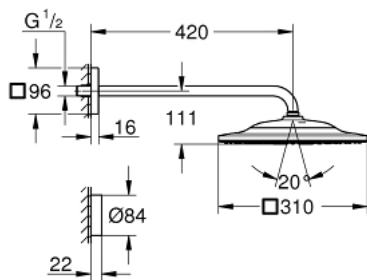

26 642 000 RAINSHOWER SMARTCONNECT 310 CUBE HEAD SHOWER SET 422 MM, 2 SPRAYS

PRODUCT DESCRIPTION

- Colour: chrome
- consisting of:
 - head shower Rainshower SmartConnect 310 Cube (26 643)
 - spray plate chrome
 - 2 spray patterns:
 - GROHE PureRain, ActiveRain
 - default spray type programmable
 - horizontal 422 mm shower arm (26 146)
 - with square escutcheon
 - with wireless remote control to change or combine spray patterns
 - screw or glue holder to wall
 - battery powered
 - including 3 x AAA batteries and 1 x CR 2032 button cell
 - LED indicator for pairing and battery change
 - water resistant remote control rated IP57
 - GROHE Water Saving 9.5 l/min flow limiter
 - GROHE DreamSpray perfect spray pattern
 - GROHE Long-Life finish
 - SpeedClean anti-lime system
 - Inner WaterGuide for a longer life
 - suitable for instantaneous heater
 - min. recommended pressure 1.5 bar

26 642 000 RAINSHOWER SMARTCONNECT 310 CUBE HEAD SHOWER SET 422 MM, 2 SPRAYS

26 642 000 **RAINSHOWER SMARTCONNECT 310 CUBE HEAD SHOWER SET 422 MM, 2
SPRAYS**

SPARE PARTS, August 2018 – spareParts.validDate.now